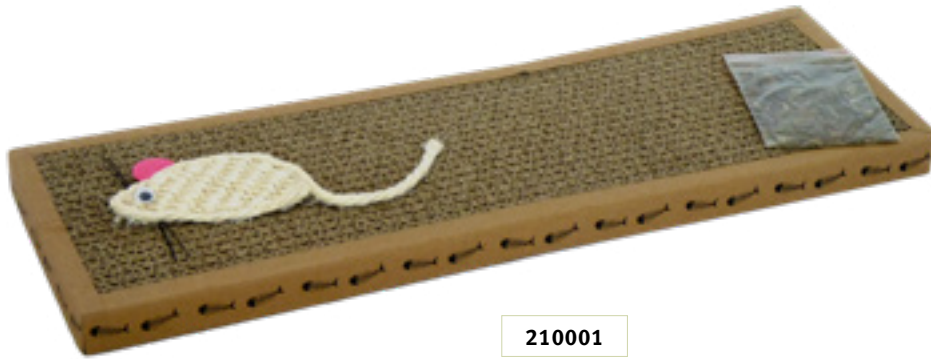

## Grooming for cats

Art. nr.	<b>280011</b>	Slicker brush small		18 x 7 cm		96 pcs.
Art. nr.	<b>280012</b>	Slicker brush large		18 x 10 cm		96 pcs.
Art. nr.	<b>280017</b>	Bristle brush		21 x 6 cm		72 pcs.

## Cat scratchers

Art. nr.	<b>210001</b>	Cardboard cat scratcher with catnip		38x12½x1,8 cm		48 pcs.
Art. nr.	<b>210101</b>	Cat scratcher ladybird in promobox		43x31x31 cm		4 pcs.
Art. nr.	<b>210105</b>	Cat scratcher Guus eco black		25x25x43 cm		8 pcs.